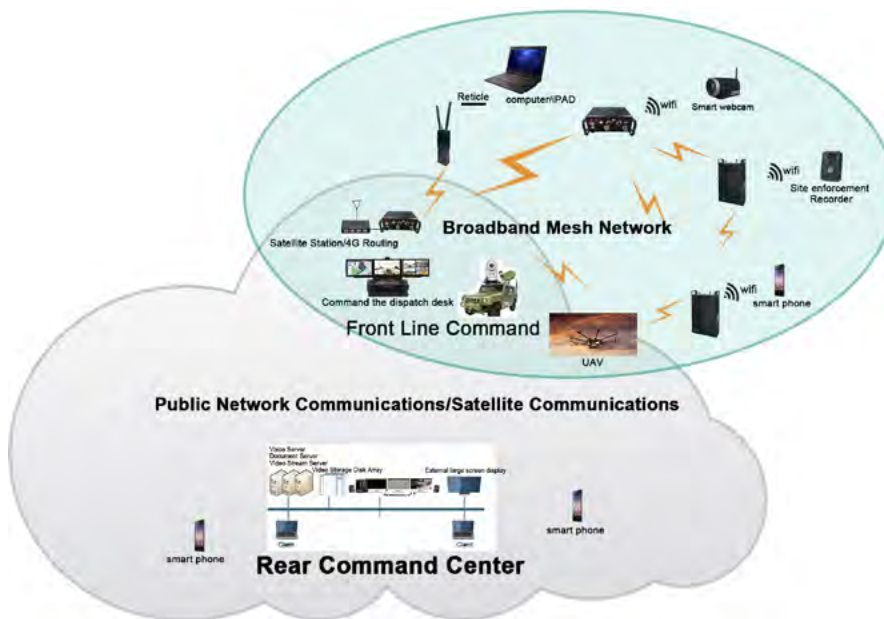

# MESH Heterogeneous Internet Gateway Radio

MESH Heterogeneous internet gateway radio integrates broadband Mesh AD hoc network, 3G/4G/5G router, 4G LTE and WIFI AP to realize interconnection between broadband AD hoc network, 4G public network and LTE private network, heterogeneous networking between space and earth.

Handheld/Vehicle/Standard Rack MESH Heterogeneous Internet Gateway Radio  
(Mesh+4G/5G Router+Fiber MODEM)

Schematic

## Features:

- MIMOMesh/SMARTmesh 2W×2/10W×2 vehicle radio, 3G/4G/5G, 4G LTE, 2.4G/5.8G WIFI AP, Optical port ×2
- Flexible networking, rapid deployment. Built-in lithium battery, the use time is more than 6 hours
- One-button boot, no need to configure and change parameters, convenient operation and maintenance, waterproof, dustproof and shockproof, IP66
- With a display screen, you can view the device status, link status, and straight-line distance with the adjacent base station or terminal. Quick configuration is supported by buttons on the screen